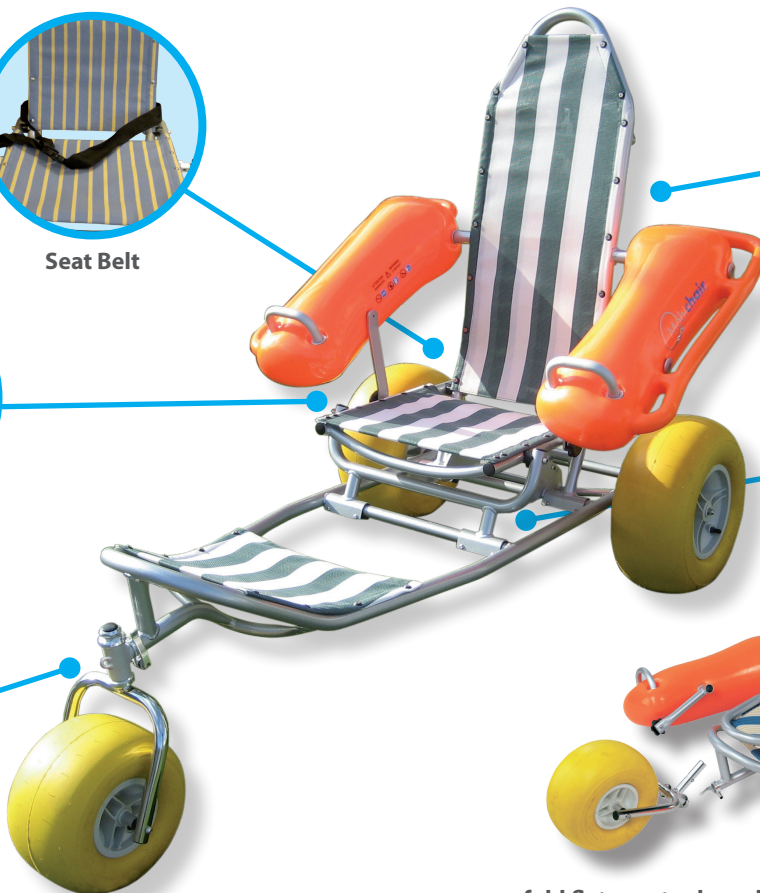

Mobi-Chair

FLOATING BEACH WHEELCHAIR

The Mobi-Chair is a high quality, amphibious rolling beach chair that provides a seamless transition from boardwalk-to beach-to water.

The Mobi-Chair was designed with everyone in mind. Wheelchair users, people with special needs, or even children can benefit from the convenience, portability and comfort of the Mobi-Chair.

Floatability

The armrests and wheels are comprised of floatation materials that enable balance while bathing in the water. The integrated handles on the armrests provide added stability while enjoying the ride on land or in the water.

Although the Mobi-Chair floats, it is not a boat. The sitting position is stable and you won't slip out of the Mobi-Chair under normal conditions of use.

However, for safety reasons, a life jacket is required for non swimmers (this may also be required by law). The Mobi-Chair is not intended for areas with current or strong waves.

Seat Belt

Waterproof back pocket

Quick release knob

3 different seat adjustments

Pull up ring

fold flat - no tool needed

DESCHAMPS
SINCE 1860

Usine de Bourisson
BP 20 - 16400 La Couronne - France
Tél. + 33 (0) 545 677 030 - Fax. + 33 (0) 545 678 160
deschamps@deschamps.fr