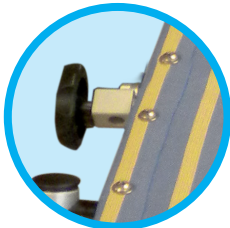

Although the Mobi-Chair floats, it is not a boat. The sitting position is stable and you won't slip out of the Mobi-Chair under normal conditions of use.

However, for safety reasons, a life jacket is required for non swimmers (this may also be required by law). The Mobi-Chair is not intended for areas with current or strong waves.

Seat Belt

Waterproof back pocket

Quick release knob

3 different seat adjustments

Pull up ring

fold flat - no tool needed

DESCHAMPS
SINCE 1860

Usine de Bourisson
BP 20 - 16400 La Couronne - France
Tél. + 33 (0) 545 677 030 - Fax. + 33 (0) 545 678 160
deschamps@deschamps.fr