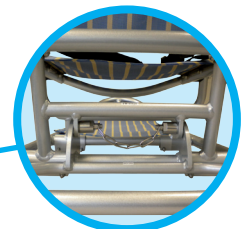

Mobi-Chair

FLOATING BEACH WHEELCHAIR

The Mobi-Chair is a high quality, amphibious rolling beach chair that provides a seamless transition from boardwalk-to beach-to water.

The Mobi-Chair was designed with everyone in mind. Wheelchair users, people with special needs, or even children can benefit from the convenience, portability and comfort of the Mobi-Chair.

Floatability

The armrests and wheels are comprised of floatation materials that enable balance while bathing in the water. The integrated handles on the armrests provide added stability while enjoying the ride on land or in the water.

Although the Mobi-Chair floats, it is not a boat. The sitting position is stable and you won't slip out of the Mobi-Chair under normal conditions of use.

However, for safety reasons, a life jacket is required for non swimmers (this may also be required by law). The Mobi-Chair is not intended for areas with current or strong waves.

Seat Belt

Waterproof back pocket

Quick release knob

3 different seat adjustments

Pull up ring

fold flat - no tool needed

DESCHAMPS
SINCE 1860

Usine de Bourisson
BP 20 - 16400 La Couronne - France
Tél. + 33 (0) 545 677 030 - Fax. + 33 (0) 545 678 160
deschamps@deschamps.fr